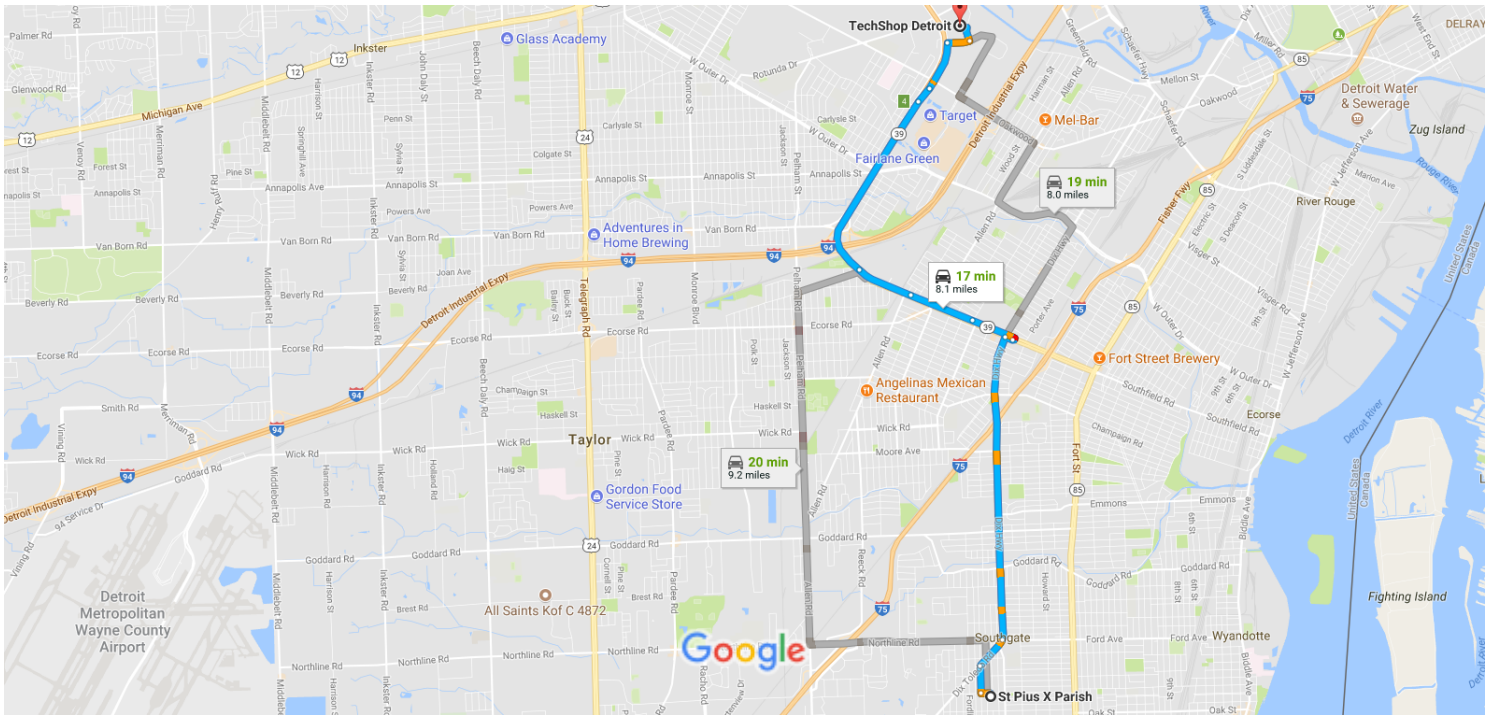

St Pius X Parish to TechShop Detroit

Drive 8.1 miles, 17 min

Council 3956 July 2017 Meeting - Tuesday, July 11, 2017 at 7PM

Map data ©2017 Google 1 mi

St Pius X Parish

14101 Superior St & Longtin st, Southgate, MI 48195

Take Irene St to Dix Toledo Rd

- 1 min (0.3 mi)
- ↑ 1. Head west on Superior St toward Pearl St
- 459 ft
- 2. Turn right at the 2nd cross street onto Irene St
- 0.3 mi

Take Dix Hwy, Southfield Rd and M-39 N/Southfield Fwy to Federal Dr

- 15 min (7.4 mi)
- 3. Turn right onto Dix Toledo Rd
- 0.3 mi
- ↑ 4. Continue onto Dix Hwy
- 2.9 mi
- 5. Turn right onto Southfield Rd
- 400 ft
- ⤵ 6. Sharp left to stay on Southfield Rd
- 0.5 mi
- ↑ 7. Continue straight to stay on Southfield Rd
- 0.6 mi

Continue on Federal Dr. Drive to Republic Dr

-  12. Turn right onto Federal Dr 1 min (0.3 mi)

-  13. Turn left onto Republic Dr 0.2 mi

-  0.1 mi

TechShop Detroit

800 Republic Dr, Allen Park, MI 48101

These directions are for planning purposes only. You may find that construction projects, traffic, weather, or other events may cause conditions to differ from the map results, and you should plan your route accordingly. You must obey all signs or notices regarding your route.